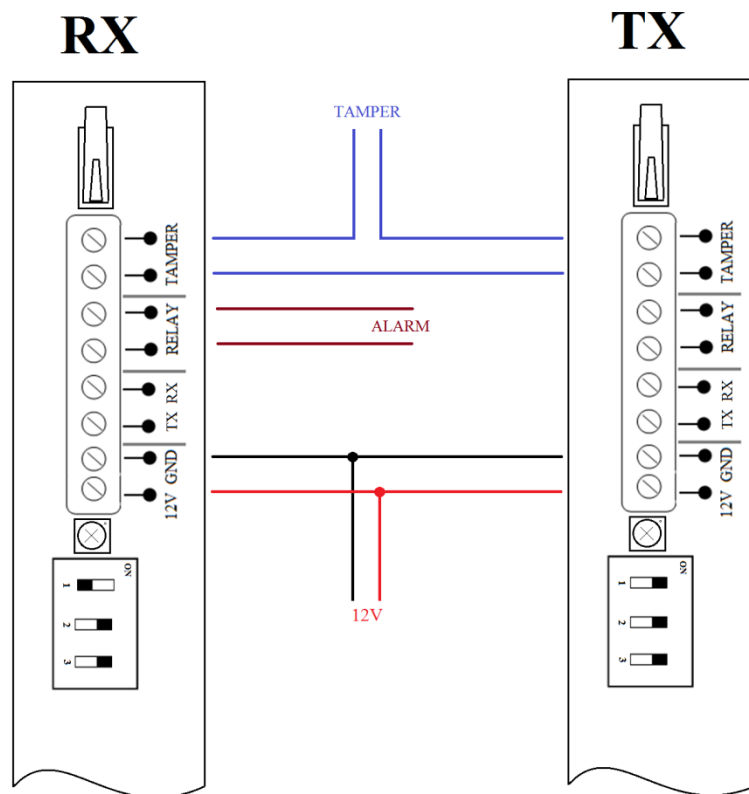

GRILLE DETECTOR

1. Normal Mode Connection:

2. Synchronous Mode Connection: