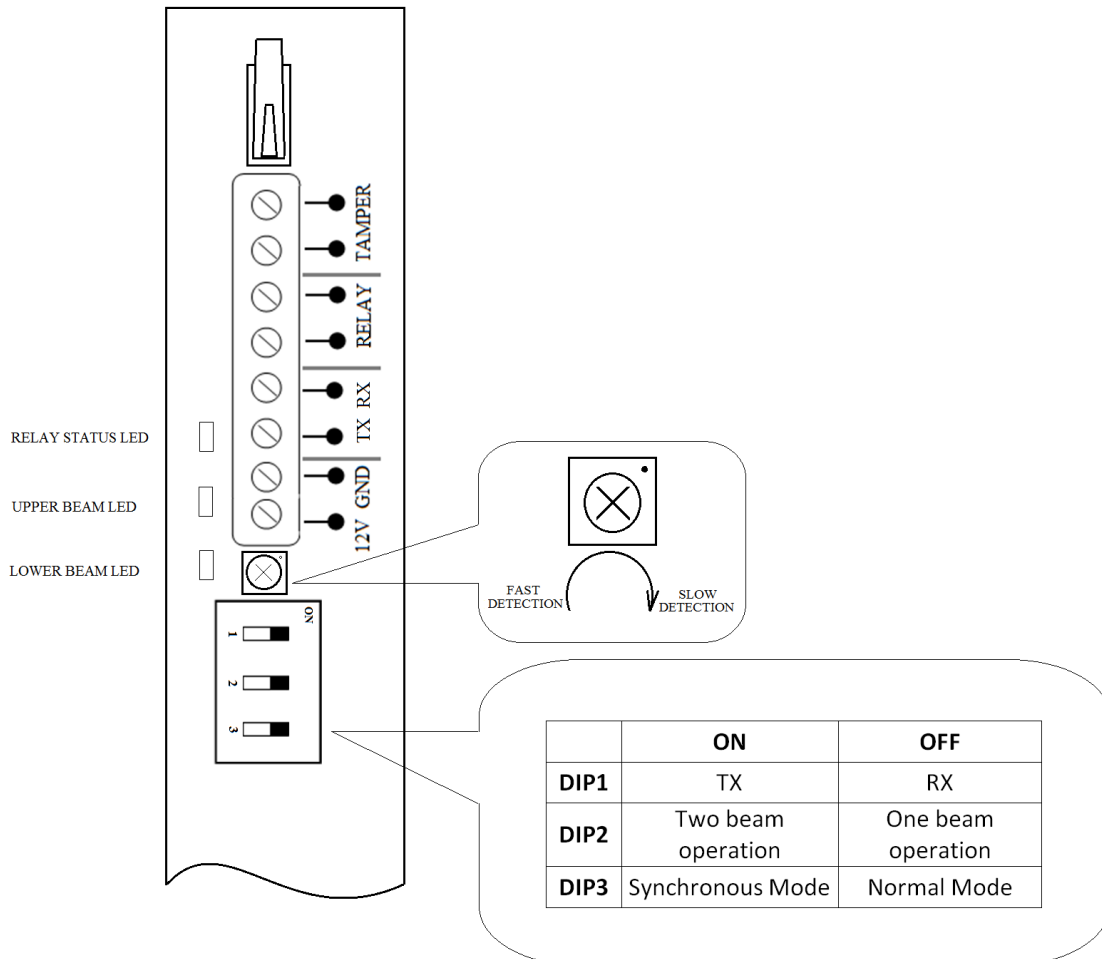

GRILLE DETECTOR

1. Normal Mode Connection:

2. Synchronous Mode Connection: